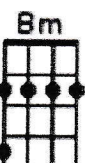

And [G]always [Em]look on the [Am]bright [D7]side of [G]life [Em] [Am] [D7]
 Come on al[G]ways [Em]look on the [Am]bright [D7]side of [G]life [Em] [Am] [D7]

For [Am]life is quite ab[D]surd and [G]death's the final [Em]word
 You must [Am]always face the [D]curtain with a [G]bow
 For[Am]get about your [D]sin - give the [G]audience a [Em]grin
 En[Am]joy it - it's your last chance any[D7]how

So [G]always [Em]look on the [Am]bright [D7]side of [G]death [Em] [Am] [D7]
 [G]Just be[Em]fore you [Am]draw your [D7]terminal [G]breath [Em] [Am] [D7]

[Am]Life's a piece of [D]shit [G]when you look at [Em]it
 [Am]Life's a laugh and [D]death's a joke it's [G]true
 You'll [Am]see it's all a [D]show
 Keep 'em [G]laughing as you [Em]go
 Just [Am]remember that the last laugh is on [D7]you