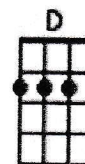

Always Look on the Bright Side of Life

Eric Idle 1979

Some [Am]things in life are [D]bad they can [G]really make you [Em]mad
 Other [Am]things just make you [D]swear and [G]curse
 When you're [Am]chewing on life's [D]gristle
 Don't [G]grumble give a [Em]whistle
 And [Am]this'll help things turn out for the [D7]best