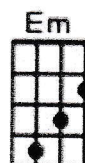

Always Look on the Bright Side of Life

Eric Idle 1979

Some [Am]things in life are [D]bad they can [G]really make you [Em]mad
 Other [Am]things just make you [D]swear and [G]curse
 When you're [Am]chewing on life's [D]gristle
 Don't [G]grumble give a [Em]whistle
 And [Am]this'll help things turn out for the [D7]best

And [G]always [Em]look on the [Am]bright [D7]side of [G]life [Em] [Am] [D7]
 [G]Always [Em]look on the [Am]light [D7]side of [G]life [Em] [Am] [D7]

If [Am]life seems jolly [D]rotten there's [G]something you've [Em]forgotten
 And [Am]that's to laugh and smile and [D]dance and [G]sing
 When you're [Am]feeling in the [D]dumps don't be [G]silly [Em]chumps
 Just [Am]purse your lips and whistle - that's the [D7]thing