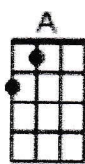

So [G]always [Em]look on the [Am]bright [D7]side of [G]death [Em] [Am] [D7]
[G]Just be[Em]fore you [Am]draw your [D7]terminal [G]breath [Em] [Am] [D7]