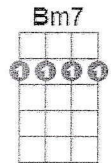

Intro: [G]-[D]-[G]-[C]-[G]

It's a [G] marshmallow [D] world in the [G] winter [D7],
When the [G] snow comes to cover the [D7] ground.
It's the [C] time for [D7] play; it's a [G] whipped cream [Em] day.
I [C] wait for it [A7] all year [D7] round.

Those are [G] marshmallow [D] clouds being [G] friendly [D7],
In the [G] arms of the evergreen [D7] trees.
And the [C] sun is [D7] red like a [G] pumpkin [Em] head.
It's [C] shining so your [A7] nose [D] won't [G] freeze.

The [G7] world is your snowball; [C] see how it [Am] grows.
[Dm] That's how it [G7] goes, [C] whenever it snows.
The [A7] world is your snowball [D] just for a [Bm7] song.
Get [A7] out and roll it [D]-[D7] along.

It's a [G] yum-yummy [D] world made for [G] sweethearts [D7].
Take a [G] walk with your [G7] favorite [D7] girl.
It's a [C] sugar [D7] date; what if [G] spring is [Em] late?
In [C] winter, it's a [A7] marsh[D]mallow [G] world.

The [G7] world is your snowball; [C] see how it [Am] grows.
[Dm] That's how it [G7] goes, [C] whenever it snows.
The [A7] world is your snowball [D] just for a [Bm7] song.
Get [A7] out and roll it [D]-[D7] along.

It's a [G] yum-yummy [D] world made for [G] sweethearts [D7].
Take a [G] walk with your favorite [D7] girl.
It's a [C] sugar [D7] date; what if [G] spring is [Em] late?
In [C] winter, it's a [A7] marsh[D]mallow [G] world.
In [C] winter, it's a [A7] marsh[D]mallow [G] world.

[C] winter, it's a [A7] marsh[D]mallow [G] world.

Outro : [C]-[G]-[D]-[G]

Also uses:
Am, C, D,
G