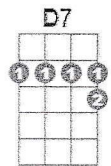

Intro: [G]-[D]-[G]-[C]-[G]

It's a [G] marshmallow [D] world in the [G] winter [D7],
When the [G] snow comes to cover the [D7] ground.
It's the [C] time for [D7] play; it's a [G] whipped cream [Em] day.
I [C] wait for it [A7] all year [D7] round.

Those are [G] marshmallow [D] clouds being [G] friendly [D7],
In the [G] arms of the evergreen [D7] trees.
And the [C] sun is [D7] red like a [G] pumpkin [Em] head.
It's [C] shining so your [A7] nose [D] won't [G] freeze.

The [G7] world is your snowball; [C] see how it [Am] grows.
[Dm] That's how it [G7] goes, [C] whenever it snows.
The [A7] world is your snowball [D] just for a [Bm7] song.
Get [A7] out and roll it [D]-[D7] along.

It's a [G] yum-yummy [D] world made for [G] sweethearts [D7].
Take a [G] walk with your [G7] favorite [D7] girl.
It's a [C] sugar [D7] date; what if [G] spring is [Em] late?
In [C] winter, it's a [A7] marsh[D]mallow [G] world.

The [G7] world is your snowball; [C] see how it [Am] grows.
[Dm] That's how it [G7] goes, [C] whenever it snows.
The [A7] world is your snowball [D] just for a [Bm7] song.
Get [A7] out and roll it [D]-[D7] along.

It's a [G] yum-yummy [D] world made for [G] sweethearts [D7].
Take a [G] walk with your favorite [D7] girl.
It's a [C] sugar [D7] date; what if [G] spring is [Em] late?
In [C] winter, it's a [A7] marsh[D]mallow [G] world.
In [C] winter, it's a [A7] marsh[D]mallow [G] world.

[C] winter, it's a [A7] marsh[D]mallow [G] world.

Outro : [C]-[G]-[D]-[G]

Also uses:
Am, C, D,
G