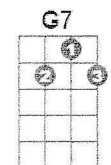

Intro: [G]-[D]-[G]-[C]-[G]

It's a [G] marshmallow [D] world in the [G] winter [D7],
When the [G] snow comes to cover the [D7] ground.
It's the [C] time for [D7] play; it's a [G] whipped cream [Em] day.
I [C] wait for it [A7] all year [D7] round.

Those are [G] marshmallow [D] clouds being [G] friendly [D7],
In the [G] arms of the evergreen [D7] trees.
And the [C] sun is [D7] red like a [G] pumpkin [Em] head.
It's [C] shining so your [A7] nose [D] won't [G] freeze.

The [G7] world is your snowball; [C] see how it [Am] grows.
[Dm] That's how it [G7] goes, [C] whenever it snows.
The [A7] world is your snowball [D] just for a [Bm7] song.
Get [A7] out and roll it [D]-[D7] along.

It's a [G] yum-yummy [D] world made for [G] sweethearts [D7].
Take a [G] walk with your [G7] favorite [D7] girl.
It's a [C] sugar [D7] date; what if [G] spring is [Em] late?
In [C] winter, it's a [A7] marsh[D]mallow [G] world.

The [G7] world is your snowball; [C] see how it [Am] grows.
[Dm] That's how it [G7] goes, [C] whenever it snows.
The [A7] world is your snowball [D] just for a [Bm7] song.
Get [A7] out and roll it [D]-[D7] along.

It's a [G] yum-yummy [D] world made for [G] sweethearts [D7].
Take a [G] walk with your favorite [D7] girl.
It's a [C] sugar [D7] date; what if [G] spring is [Em] late?
In [C] winter, it's a [A7] marsh[D]mallow [G] world.
In [C] winter, it's a [A7] marsh[D]mallow [G] world.

[C] winter, it's a [A7] marsh[D]mallow [G] world.

Outro : [C]-[G]-[D]-[G]

Also uses:
Am, C, D,
G