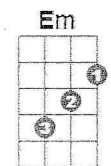

Intro: [G]-[D]-[G]-[C]-[G]

It's a [G] marshmallow [D] world in the [G] winter [D7],
When the [G] snow comes to cover the [D7] ground.
It's the [C] time for [D7] play; it's a [G] whipped cream [Em] day.
I [C] wait for it [A7] all year [D7] round.

Those are [G] marshmallow [D] clouds being [G] friendly [D7],
In the [G] arms of the evergreen [D7] trees.
And the [C] sun is [D7] red like a [G] pumpkin [Em] head.
It's [C] shining so your [A7] nose [D] won't [G] freeze.

The [G7] world is your snowball; [C] see how it [Am] grows.
[Dm] That's how it [G7] goes, [C] whenever it snows.
The [A7] world is your snowball [D] just for a [Bm7] song.
Get [A7] out and roll it [D]-[D7] along.

It's a [G] yum-yummy [D] world made for [G] sweethearts [D7].
Take a [G] walk with your [G7] favorite [D7] girl.
It's a [C] sugar [D7] date; what if [G] spring is [Em] late?
In [C] winter, it's a [A7] marsh[D]mallow [G] world.

The [G7] world is your snowball; [C] see how it [Am] grows.
[Dm] That's how it [G7] goes, [C] whenever it snows.
The [A7] world is your snowball [D] just for a [Bm7] song.
Get [A7] out and roll it [D]-[D7] along.

It's a [G] yum-yummy [D] world made for [G] sweethearts [D7].
Take a [G] walk with your favorite [D7] girl.
It's a [C] sugar [D7] date; what if [G] spring is [Em] late?
In [C] winter, it's a [A7] marsh[D]mallow [G] world.
In [C] winter, it's a [A7] marsh[D]mallow [G] world.

[C] winter, it's a [A7] marsh[D]mallow [G] world.

Outro : [C]-[G]-[D]-[G]

Also uses:
Am, C, D,
G