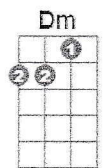

Intro: [G]-[D]-[G]-[C]-[G]

It's a [G] marshmallow [D] world in the [G] winter [D7],
When the [G] snow comes to cover the [D7] ground.
It's the [C] time for [D7] play; it's a [G] whipped cream [Em] day.
I [C] wait for it [A7] all year [D7] round.

Those are [G] marshmallow [D] clouds being [G] friendly [D7],
In the [G] arms of the evergreen [D7] trees.
And the [C] sun is [D7] red like a [G] pumpkin [Em] head.
It's [C] shining so your [A7] nose [D] won't [G] freeze.

The [G7] world is your snowball; [C] see how it [Am] grows.
[Dm] That's how it [G7] goes, [C] whenever it snows.
The [A7] world is your snowball [D] just for a [Bm7] song.
Get [A7] out and roll it [D]-[D7] along.

It's a [G] yum-yummy [D] world made for [G] sweethearts [D7].
Take a [G] walk with your [G7] favorite [D7] girl.
It's a [C] sugar [D7] date; what if [G] spring is [Em] late?
In [C] winter, it's a [A7] marsh[D]mallow [G] world.

The [G7] world is your snowball; [C] see how it [Am] grows.
[Dm] That's how it [G7] goes, [C] whenever it snows.
The [A7] world is your snowball [D] just for a [Bm7] song.
Get [A7] out and roll it [D]-[D7] along.

It's a [G] yum-yummy [D] world made for [G] sweethearts [D7].
Take a [G] walk with your favorite [D7] girl.
It's a [C] sugar [D7] date; what if [G] spring is [Em] late?
In [C] winter, it's a [A7] marsh[D]mallow [G] world.
In [C] winter, it's a [A7] marsh[D]mallow [G] world.

[C] winter, it's a [A7] marsh[D]mallow [G] world.

Outro : [C]-[G]-[D]-[G]

Also uses:
Am, C, D,
G