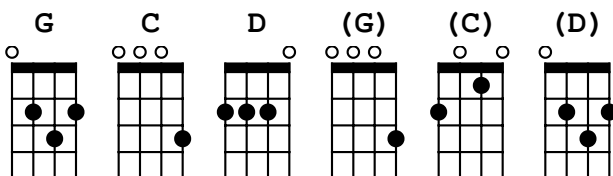

Elvis Presley, Otis Blackwellkey: key G, 24-OCT-2025

INTRO- Vamp on G

1. A well a ^G **ble**ss my soul what's wrong with me?

I'm ^G **itching** like a man on a fuzzy tree.

My ^G **friends** say I'm actin' wild as a bug

^G ↓ (hs) tap uke body
I'm in **love!**, I'm **all** shook up.

^C ^D ^G
mmm mmm, yeah, yeah.

2. Well my ^G **hand**s are shaky and my knees are weak

I ^G **can't** seem to stand on my own two feet

^G **Who** do you thank when you have such luck?

^G ↓ (hs) tap uke body
I'm in **love!**, I'm **all** shook up.

^C ^D ^G
mmm mmm, yeah, yeah.

^C
Well please don't ask what's on my mind

^G
I'm a little mixed up, but I'm feelin' fine

^C
When I'm near the squirrel that I love the best

^D ↓ (hs)
My heart **beats** so it scares me to death

baritone ukulele chords in parenthesis ()

3. She ^G**touched** my hand, what a chill I got,

her ^G**lips** are like a volcano that's hot,

^G**I'm** proud to say that she's my buttercup,