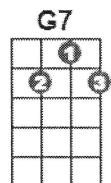

# Song Sung Blue

Neil Diamond

1

C  
Song sung blue  
G  
Everybody knows one

G7  
Song sung blue  
C  
Every garden grows one

2

C7 F  
Me and you, are subject to, the blues now and then  
G  
But when you take the blues and make a song  
C  
You sing them out again  
Dm  
Sing them out again [G7}

3

C  
Song sung blue  
G  
Weeping like a willow  
G7  
Song sung blue  
C  
Sleeping on my pillow

4

C7 F F C G F G  
Funny thing, but you can sing it with a cry in your voice  
G  
And before you know it, start to feeling good  
C  
You simply got no choice