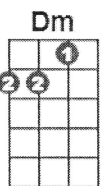

# Song Sung Blue

Neil Diamond

1

C  
Song sung blue  
G  
Everybody knows one

G7  
Song sung blue  
C  
Every garden grows one

2

C7 F  
Me and you, are subject to, the blues now and then  
G  
But when you take the blues and make a song  
C  
You sing them out again  
Dm  
Sing them out again [G7}

3

C  
Song sung blue  
G  
Weeping like a willow  
G7  
Song sung blue  
C  
Sleeping on my pillow

4

C7 F F C G F G  
Funny thing, but you can sing it with a cry in your voice  
G  
And before you know it, start to feeling good  
C  
You simply got no choice