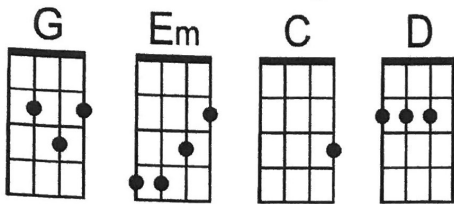

Stand By Me (Key of G)

by Ben E. King, Jerry Lieber and Mike Stoller (1960)

99

Intro: G . . . | | Em . . . | | C . . . | D . . . | G . . . | . . .

. . . . | G . . . | | Em . . . |

When the night has come, and the land is dark

. . . | C . . . | D . . . | G . . . | . . .

and the moon is the on-ly light we'll see.

. . . | G . . . | | Em . . . |

No I won't be a-fraid, no I won't be a-fraid

. . . | C . . . | D . . . | G . . .

just as long as you stand, stand by me.

Chorus: . . . | G . . . | G . . . | | Em . . . |

So dar-lin' dar-lin' stand by me oh stand by me

. . . | C . . . | D . . . | G . . . |

oh stand stand by me, stand by me.

. . . | G . . . | | Em . . . |

If the sky, that we look u-pon, should tumble and fall

. . . | C . . . | D . . . | G . . . |

or the mountain should crumble to the sea

. . . | G . . . | | Em . . . |

I won't cry I won't cry, no I won't shed a tear

. . . | C . . . | D . . . | G . . .

just as long as you stand, stand by me.