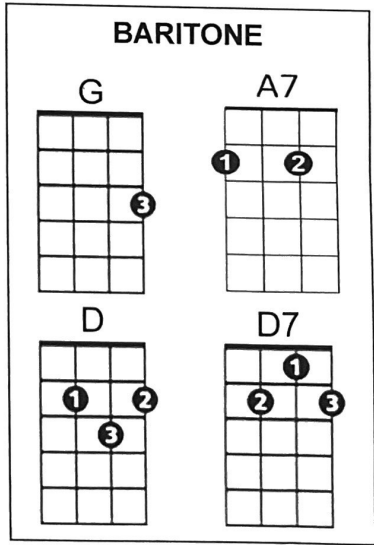

Island Style (John Cruz)

Intro: D7 A7 D (Melody of last line of chorus)

Chorus:

G
D
 On the island, we do it island style
A7
D
D7
 From the mountain to the ocean from the windward to the leeward side
G
D
 On the island, we do it island style
A7
D
 From the mountain to the ocean from the windward to the leeward side

D
G
D
 Mama's in the kitchen cooking dinner real nice
A7
D
 Beef stew on the stove, lomi salmon with the ice
G
D
 We eat and drink and we sing all day
A7
D
D7
 Kanikapila in the old Hawaiian way

Chorus

D
G
D
 We go grandma's house on the weekend clean yard, 'cause
A7
D
 If we no go, grandma gotta work hard
D
G
D
 You know my grandma, she like the poi real sour
A7
D
D7
 I love my grandma every minute, every hour

Chorus

V1 and

Chorus

Ending:

G
D
 On the island, we do it island style
A7
D
 From the mountain to the ocean from the windward to the leeward side (repeat 2x)