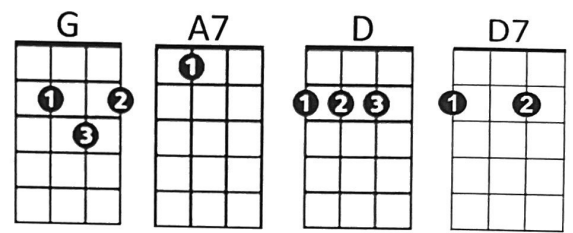

Island Style (John Cruz)

Intro: D7 A7 D (Melody of last line of chorus)

Chorus:

G
D
On the island, we do it island style
A7
D
D7
From the mountain to the ocean from the windward to the leeward side
G
D
On the island, we do it island style
A7
D
From the mountain to the ocean from the windward to the leeward side

D
G
D
Mama's in the kitchen cooking dinner real nice
A7
D
Beef stew on the stove, lomi salmon with the ice
G
D
We eat and drink and we sing all day
A7
D
D7
Kanikapila in the old Hawaiian way