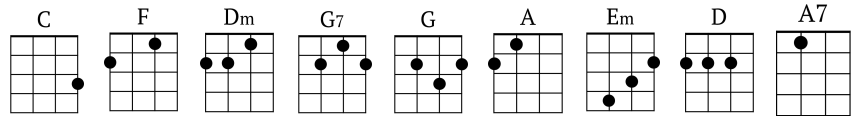

Cracklin' Rosie

Neil Diamond, (1970)

Arr by [B. Noble-Marx](#)

[Hawaiian]

C . . . | |

C
Cra-cklin' Rosie, get on board | we're gonna ride till there ain't . . . no more to |

F
go . . . tak-ing it slow, | And, Lord, don't you know

F
right . . . cause we got all night . . . | to set the world right |

Dm G7 C
Find us a dream that don't ask . . . no questions, yeah

[Straight 1/8's]

C **F** | **G** **C** | **F** | **G** **C** |
Oh, I love my_ Rosie child | You got the way to make me happy

D | | **D** | |
Ba Ba Ba Ba Ba Ba Ba Baaaaaa | **Ba** Ba Ba Ba Ba Ba Ba **Ba** Ba
Hitch-in' on a twi-light train__ Ain't noth-ing here that I care to take

| **G** | | **G** | |
ba Baaa Ba Ba Ba Baa Ba Ba Ba Ba Baa
a- long may-be a song_ to sing when I want

| **Em** | **A7** | **D** \ |
Ba **Ba** Ba Ba Ba Ba Ba Ba Ba Ba Baaaaaa
Don't need to say please to no man for a hap-py tune