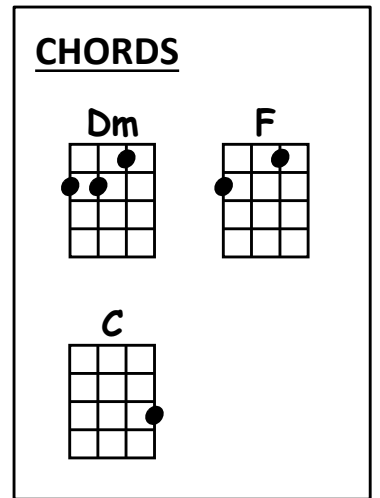

Jolene

Dolly Parton, 1973. Ukulele arrangement Bob Guz, Austin Ukulele Society, 2022

INTRO: 4 *beats per box.*

[Dm]	[Dm]	[Dm]	[Dm]
[Dm]	[Dm]	[Dm]	[Dm]

CHORUS 1:

Jo- [Dm]lene, Jo- [F]lene, Jo- [C]lene, Jo- [Dm]lene [Dm]
I'm [C] beggin' of you [C] please don't take my
[Dm] man [Dm] [Dm] [Dm]

Jo- [Dm]lene, Jo- [F]lene, Jo- [C]lene, Jo- [Dm]lene [Dm]
[C] Please don't take him [C] just because you
[Dm] can [Dm] [Dm] [Dm]

VERSE 1

Your [Dm] beauty is be- [F]yond compare, with [C] flaming locks of [Dm] auburn hair
With [C] ivory skin and [C] eyes of emerald [Dm] green [Dm]