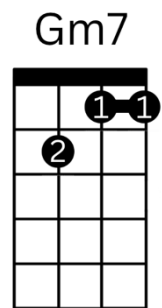

Summer Breeze (Dash Crofts and Jim Seals, 1972)

Intro:

	Dm	.	.	.	|	C	.	G	.	|	Dm	.	.	.	|	C	.	G	.	|
A		3	0								3	0								
E		1				3	1	0			1					3	1	0		
C		2				2	0	2			2					2	0	2		
G																				

D   **F**
See the curtains hangin' in the window,
C   **G**   **D** **F**
In the evening, on a Friday nig - ht.
D   **F**
A little light a-shining through the window,
C   **G**   **D**
Let's me know, everything's alright.

Gm7   **Am**
Summer breeze, makes me feel fine,
Gm7   **F** / / / | **F** / / /
Blowin' through the jasmine in my mind. **A** --0-1-3-1-0---- |
Gm7   **Am**   **E** -----1--
Summer breeze, makes me feel fine,
Gm7   **F** / / / | **F** / / /
Blowin' through the jasmine in my mind. **A** --0-1-3-1-0---- |
E -----1--

Interlude:

	Dm	.	.	.	|	C	.	G	.	|	Dm	.	.	.	|	C	.	G	.	|
A		3	0								3	0								
E		1				3	1	0			1					3	1	0		
C		2				2	0	2			2					2	0	2		
G																				

D   **F**
See the paper laying on the sidewalk,
C   **G**   **D** **F**
A little music from the house next do - or.
D   **F**
So I walk on up to the doorstep,
C   **G**   **D** **D**
Through the screen, and across the flo - or.