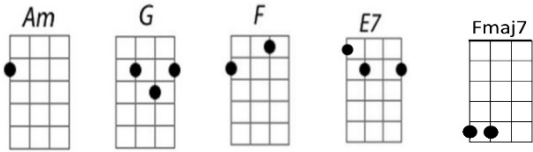

California Dreaming (John Phillips / Michelle Phillips) **Don't Fear the Reaper** (Donald Roeser)

Intro: Vamp on Am

| Am . G . | F . G . | E7 . . . | E7 .
 All the leaves are brown----- And the sky is gray-----
 (all the leaves are bro-----own) (and the sky is gray---

. . | C . E7 . | Am . F . | E7 . . . | E7 .
 I've been for a walk On a winter's day-----
 (I've been for a---wa-----alk---) (on a winter's day----

. . | Am . G . | F . G . | E7 . . . | E7 .
 I'd be safe and wa---arm If I was in L.A. -----
 (I'd be safe and wa---arm--) (If I was in L.A.-----

F . E7 . | Am . G . | F . E7 . | Am . G . | F . G . |
We'll be able to fly----- Baby, I'm your maaaaaaannnnnnn

| Am . G . | F . G . | Am . G . | F . G . | Am . G . | F . G . | Am . G . | F . G . | x2
La, la la la la - La, la la la la -

F . E7 . | Am . G . | F . E7 . | Am . G . | F . G . | x4
We'll be able to fly----- Baby, I'm your maaaaaaannnnnnn

| Am . G . | F . G . | E7 . . . | E7 .
All the leaves are brown----- And the sky is gray-----
(all the leaves are bro-----own) (and the sky is gray---