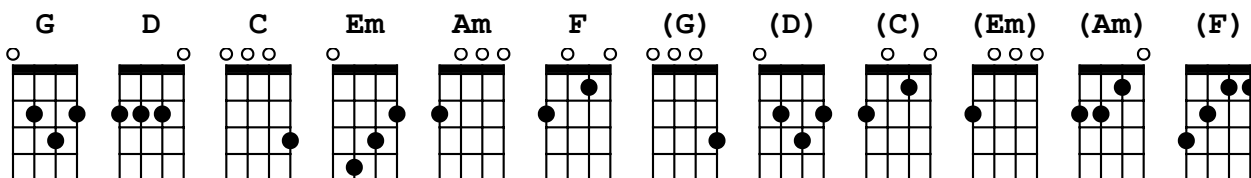

Eagles, key:G, original key G, Jackson Browne and Glenn Frey, 11OCT2025

Intro: VAMP ON G

1. Well I'm a-runnin' down the road try'n to loosen my load

I've got seven women on my mind

Four that wanna own me two that wanna stone me

One says she's a friend of mine

Take it eaaa-sy, take it eaaa - sy

Don't let the sound of your own wheels drive you crazy

Lighten up while you still can

Don't even try to under - stand

Just find a place to make your stand and take it easy

2. Well I'm a-standing on a corner in Winslow, Arizona

Such a fine sight to see

It's a squirrel my Lord in a flat-bed Ford

Slowin' down to take a look at me

baritone ukulele chords in parenthesis ()

Come on ba - by, don't say may - be
 I gotta know if your sweet love is gonna save me
 We may lose and we may win
 Though we may never be here a - gain
 So open up I'm climbin' in, so take it eaaa - sy

** SOLO OVER VERSE CHORDS **

3. Well I'm a runnin' down the road tryin' to loosen my load
 Got a world of trouble on my mind
 Lookin' for a lover who won't blow my cover
 She's so hard to find

Take it easy, take it eaaa - sy
 Don't let the sound of your own wheels drive you crazy
 Come on ba - by, Don't say may - be
 I gotta know if your sweet love is gonna save me