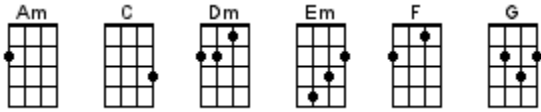

# Karma Chameleon

Written by George O'Dowd, Jon Moss, et al 1983 (recorded by Culture Club)

**INTRO:** / 1 2 3 4 /

[C] / [G] / [C] / [C] /  
[C] / [G] / [C] / [C]

There's a [C] loving in your [G] eyes all the [C] way [C]  
If I [C] listened to your [G] lies would you [C] say [C]  
I'm a [F] man, without con-[G]viction [G]  
I'm a [F] man, who doesn't [G] know [G]  
How to [F] sell, the contra-[G]diction [G]  
You come and [F] go, you come and [Am] go [G]↓

**CHORUS:**

[C] Karma karma karma karma [G] karma chamele-[Am]on  
[Am] You come and [Dm] go, you come and [C] go [G]  
[C] Loving would be easy if your [G] colors were like my [Am] dreams  
[Am] Red gold and [Dm] green, red gold and [C] green [G]

Didn't [C] hear your wicked [G] words every [C] day [C]  
And you [C] used to be so [G] sweet, I heard you [C] say [C]  
That my [F] love, was an ad-[G]diction [G]  
When we [F] cling, our love is [G] strong [G]  
When you [F] go, you're gone for-[G]ever [G]  
You string [F] along, you string [Am] along [G]↓