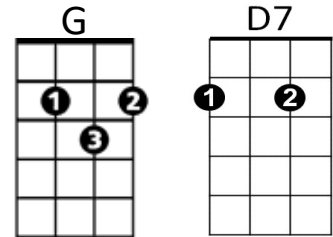

Island Style (John Cruz) Key G

Intro (4 beats each): G D7 G G7

Chorus:

C G G

On the island, we do it island style

D7 G G7

From the mountain to the ocean from the windward to the leeward side

C G

On the island, we do it island style

D7 G G

From the mountain to the ocean from the windward to the leeward side

G C G

Mama's in the kitchen cooking dinner real nice

D7 G

Beef stew on the stove, lomi salmon with the ice *(pause)*

C G

We eat and drink and we sing all day *(pause)*

D7 G

Kanikapila in the old Hawaiian way