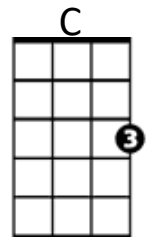

Chorus

G C G

We go grandma's house on the weekend clean yard, 'cause

D7 G

If we no go, grandma gotta work hard *(pause)*

G C G

You know my grandma, she like the poi real sour *(pause)*

D7 G

I love my grandma every minute, every hour