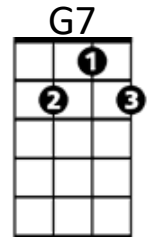

Chorus

G C G

We go grandma's house on the weekend clean yard, 'cause

D7 G

If we no go, grandma gotta work hard *(pause)*

G C G

You know my grandma, she like the poi real sour *(pause)*

D7 G

I love my grandma every minute, every hour