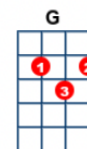

Take it Easy - Eagles

artist:Eagles writer:Jackson Browne and Glenn Frey

Intro: VAMP ON [G]

Well I'm a-[G]runnin' down the road try'n to loosen my load
 I've got seven women [D] on my [C] mind
 [G] Four that wanna own me [D] two that wanna stone me
 [C] One says she's a friend of [G] mine

Take it [Em] eaaa-sy, take it [C] eaaa-[G]sy
 Don't let the [Am] sound of your own [C] wheels drive you [Em] crazy
 Lighten [C] up while you still [G] can
 Don't even [C] try to under[G]stand
 Just find a [Am] place to make your [C] stand and take it [G] easy

Well I'm a-[G]standing on a corner in Winslow, Arizona
 Such a fine [D] sight to [C] see
 It's a [G] squirrel my Lord in a [D] flat-bed Ford
 Slowin' [C] down to take a look at [G] me
 Come on [Em] ba-[G]by, don't say [C] may-[G]be
 I gotta [Am] know if your sweet [C] love is gonna [Em] save me
 We may [C] lose and we may [G] win
 Though we may [C] never be here a[G]gain
 So open [Am] up I'm climbin' [C] in, so take it ea[G]sy

Well I'm a [G] runnin' down the road tryin' to loosen my load
 Got a world of trouble [D] on my [C] mind
 [G] Lookin' for a lover who [D] won't blow my cover
 [C] She's so hard to [G] find

Take it [Em] eaaa-sy, take it [C] eaaa-[G]sy
 Don't let the [Am] sound of your own [C] wheels drive you [Em] crazy
 Come on [C] ba[G]by
 Don't say [C] may[G]be
 I gotta [Am] know if your sweet [C] love is gonna [G-LR] save me