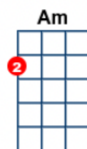

Take it Easy - Eagles

artist:Eagles writer:Jackson Browne and Glenn Frey

Intro: VAMP ON [G]

Well I'm a-[G]runnin' down the road try'n to loosen my load
 I've got seven women [D] on my [C] mind
 [G] Four that wanna own me [D] two that wanna stone me
 [C] One says she's a friend of [G] mine

Take it [Em] eaaa-sy, take it [C] eaaa-[G]sy
 Don't let the [Am] sound of your own [C] wheels drive you [Em] crazy
 Lighten [C] up while you still [G] can
 Don't even [C] try to under[G]stand
 Just find a [Am] place to make your [C] stand and take it [G] easy

Well I'm a-[G]standing on a corner in Winslow, Arizona
 Such a fine [D] sight to [C] see
 It's a [G] squirrel my Lord in a [D] flat-bed Ford
 Slowin' [C] down to take a look at [G] me
 Come on [Em] ba-[G]by, don't say [C] may-[G]be
 I gotta [Am] know if your sweet [C] love is gonna [Em] save me
 We may [C] lose and we may [G] win
 Though we may [C] never be here a[G]gain
 So open [Am] up I'm climbin' [C] in, so take it ea[G]sy

Well I'm a [G] runnin' down the road tryin' to loosen my load
 Got a world of trouble [D] on my [C] mind
 [G] Lookin' for a lover who [D] won't blow my cover
 [C] She's so hard to [G] find

Take it [Em] eaaa-sy, take it [C] eaaa-[G]sy
 Don't let the [Am] sound of your own [C] wheels drive you [Em] crazy
 Come on [C] ba[G]by
 Don't say [C] may[G]be
 I gotta [Am] know if your sweet [C] love is gonna [G-LR] save me