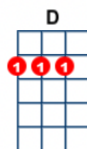

Take it Easy - Eagles

artist:Eagles writer:Jackson Browne and Glenn Frey

Intro: VAMP ON [G]

Well I'm a-[G]runnin' down the road try'n to loosen my load
 I've got seven women [D] on my [C] mind
 [G] Four that wanna own me [D] two that wanna stone me
 [C] One says she's a friend of [G] mine

Take it [Em] eaaa-sy, take it [C] eaaa-[G]sy
 Don't let the [Am] sound of your own [C] wheels drive you [Em] crazy
 Lighten [C] up while you still [G] can
 Don't even [C] try to under[G]stand
 Just find a [Am] place to make your [C] stand and take it [G] easy

Well I'm a-[G]standing on a corner in Winslow, Arizona
 Such a fine [D] sight to [C] see
 It's a [G] squirrel my Lord in a [D] flat-bed Ford
 Slowin' [C] down to take a look at [G] me
 Come on [Em] ba-[G]by, don't say [C] may-[G]be
 I gotta [Am] know if your sweet [C] love is gonna [Em] save me
 We may [C] lose and we may [G] win
 Though we may [C] never be here a[G]gain
 So open [Am] up I'm climbin' [C] in, so take it ea[G]sy

Well I'm a [G] runnin' down the road tryin' to loosen my load
 Got a world of trouble [D] on my [C] mind
 [G] Lookin' for a lover who [D] won't blow my cover
 [C] She's so hard to [G] find

Take it [Em] eaaa-sy, take it [C] eaaa-[G]sy
 Don't let the [Am] sound of your own [C] wheels drive you [Em] crazy
 Come on [C] ba[G]by
 Don't say [C] may[G]be
 I gotta [Am] know if your sweet [C] love is gonna [G-LR] save me